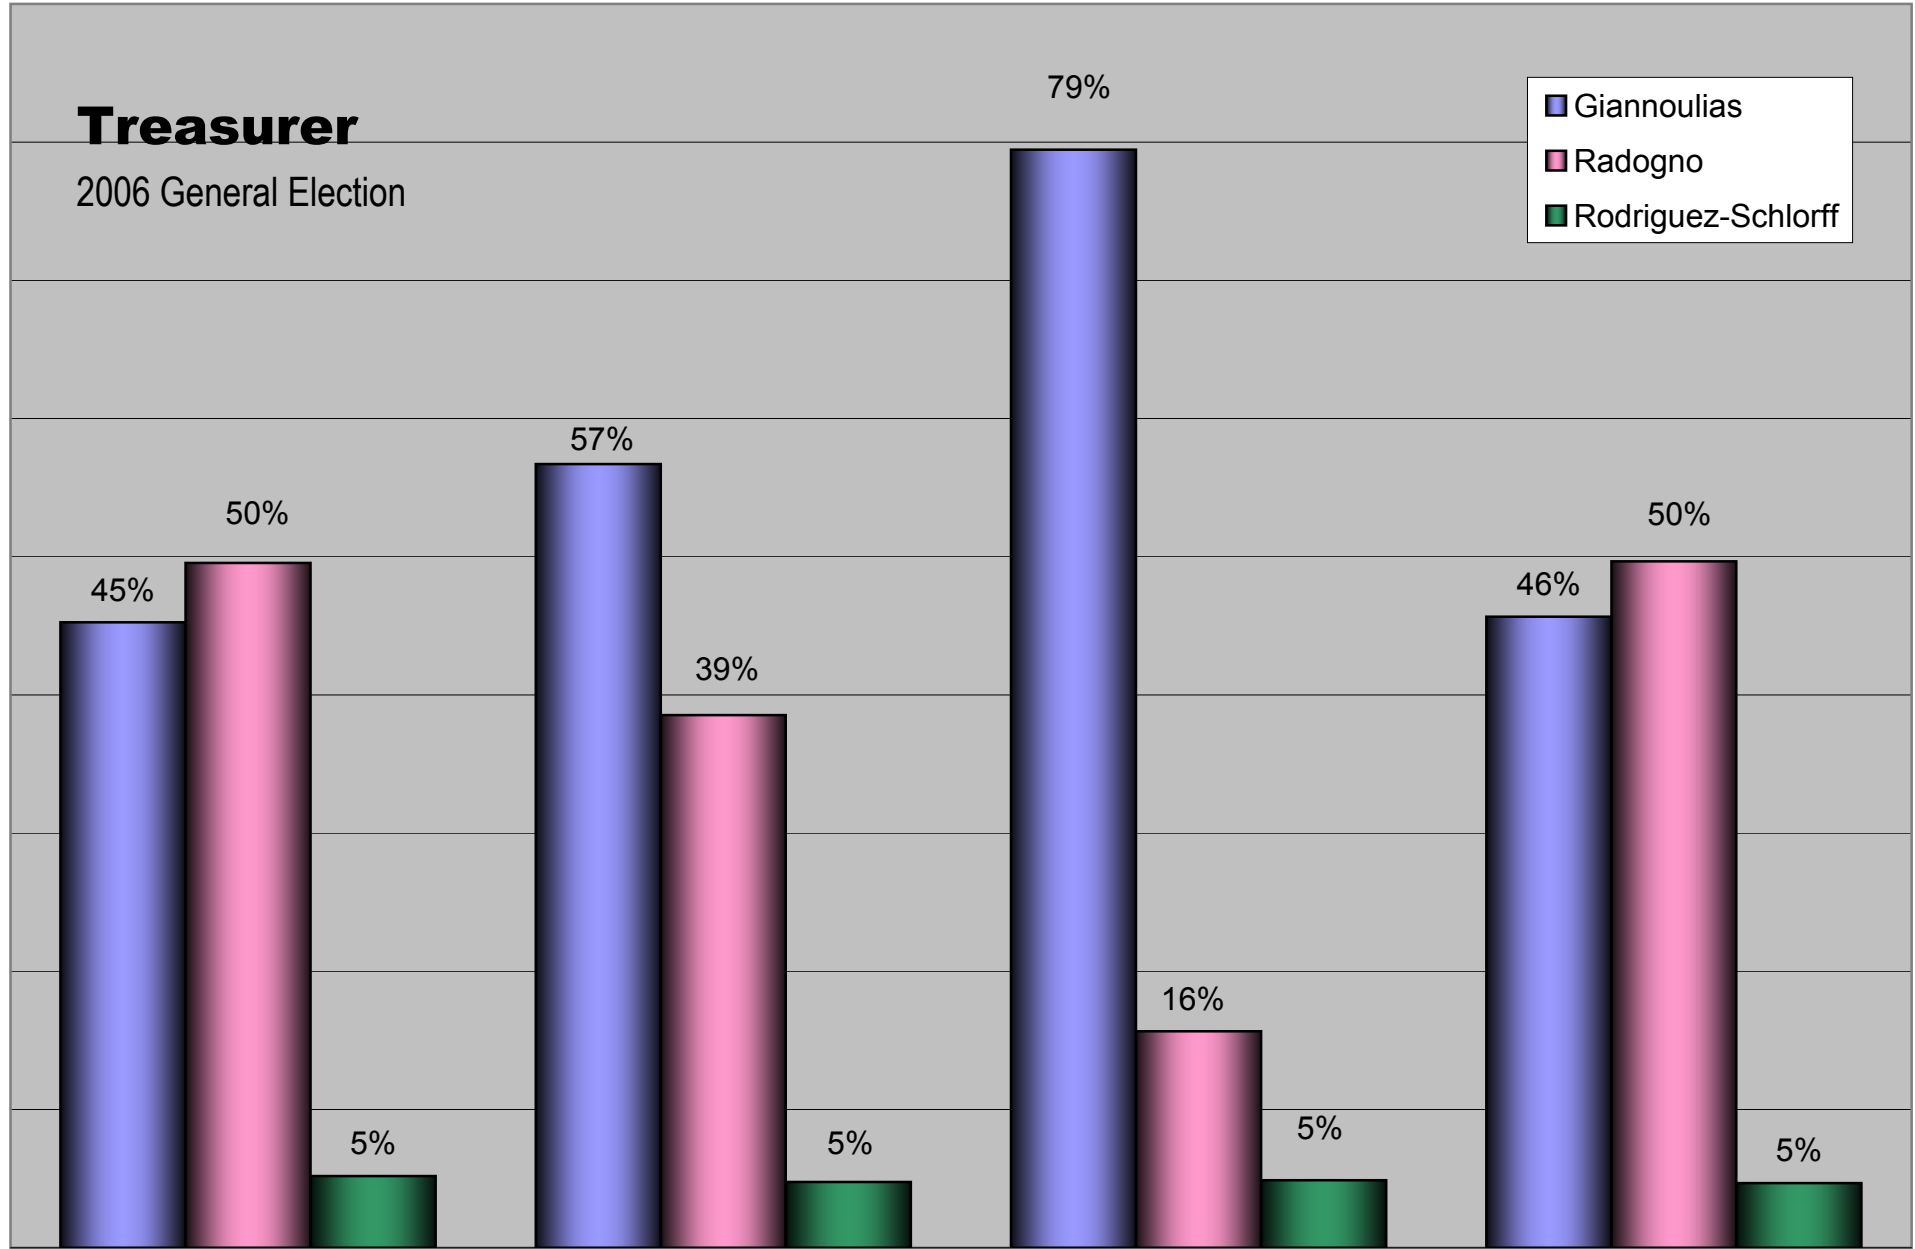

Treasurer

2006 General Election

Downstate

Cook

Chicago

Collar

Treasurer

Actual Votes

Downstate

Cook

Chicago

Collar

Treasurer Vote by Region

Percent-of-Effort