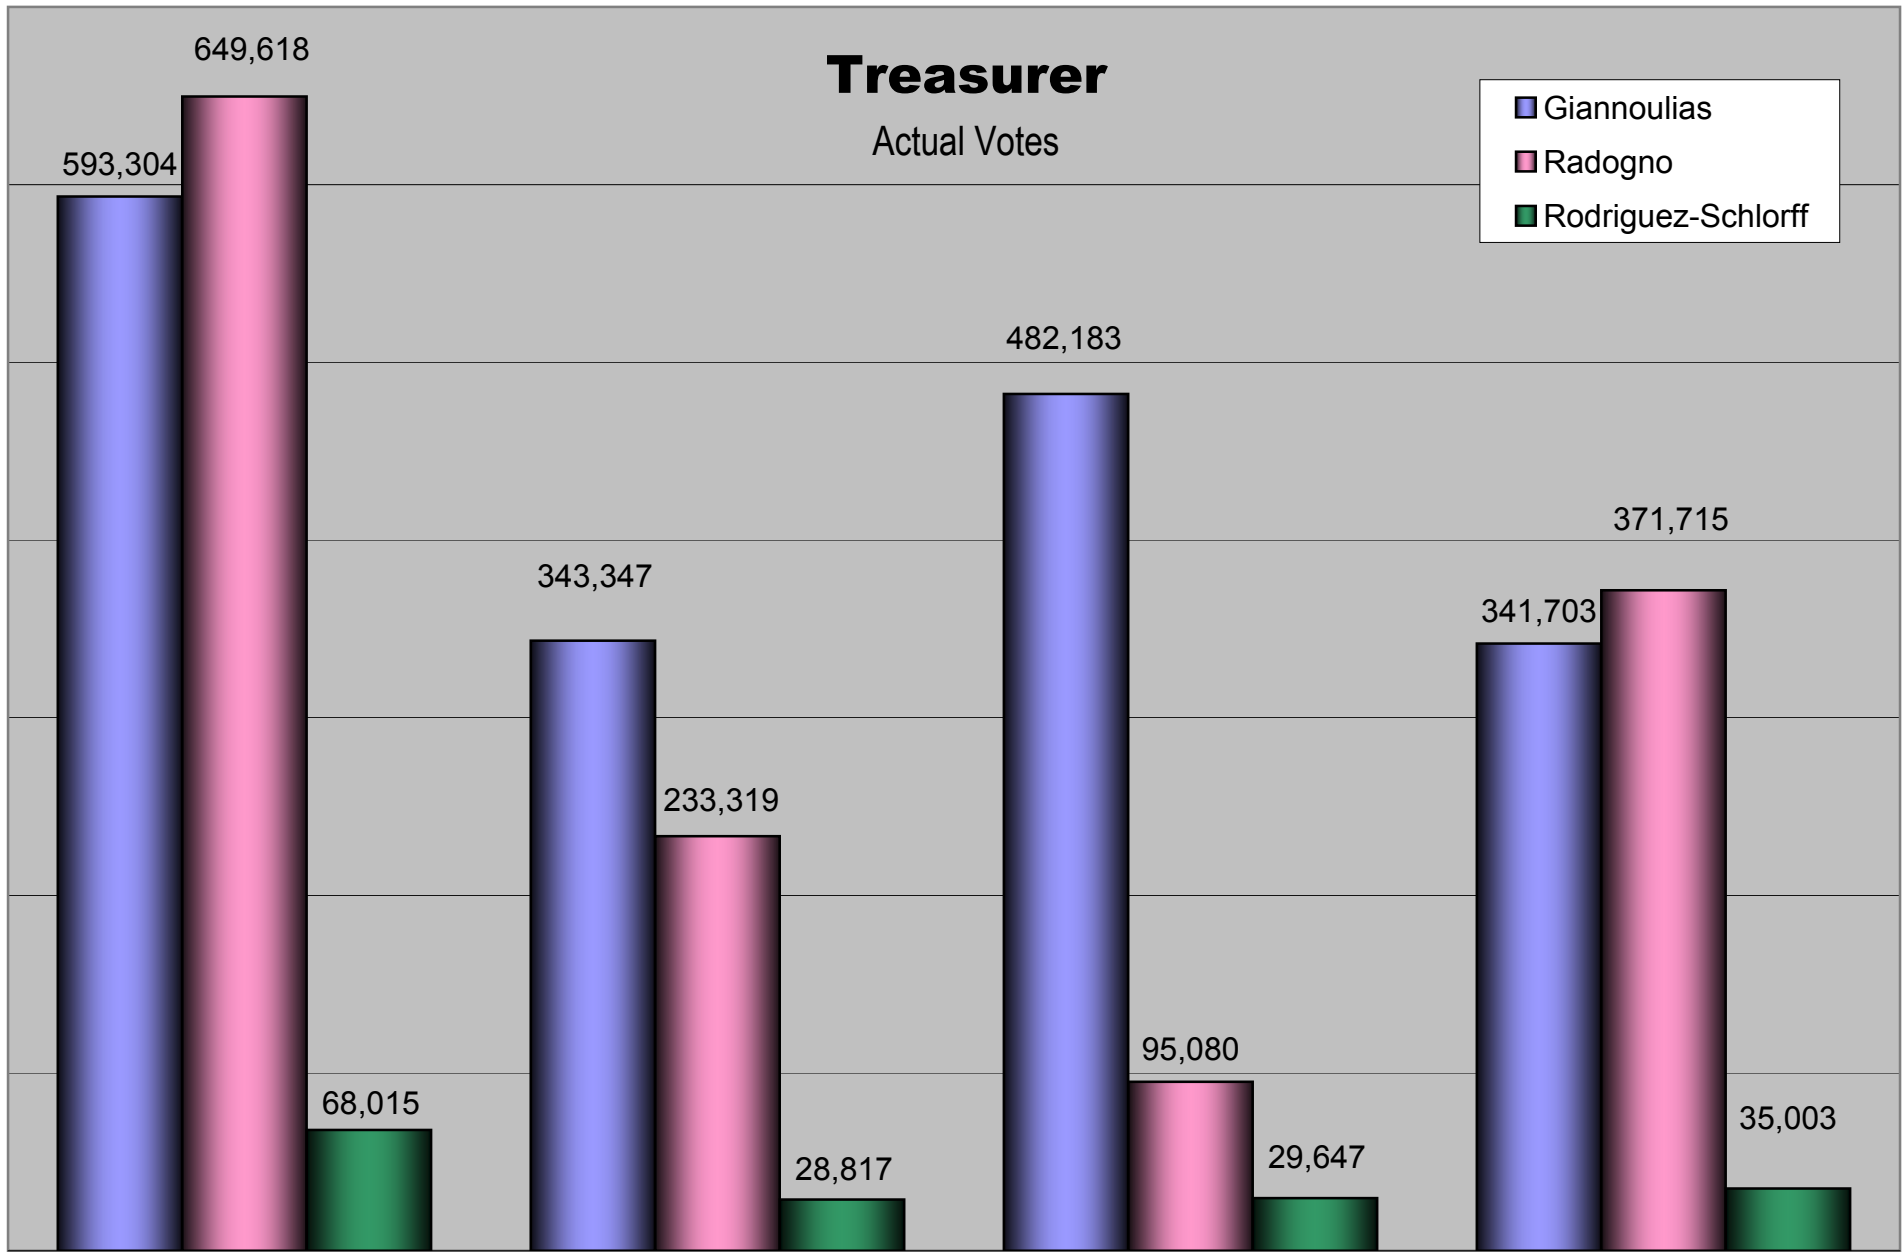

Treasurer

2006 General Election

Downstate

Cook

Chicago

Collar

Treasurer

Actual Votes

Downstate

Cook

Chicago

Collar

Treasurer Vote by Region

Percent-of-Effort