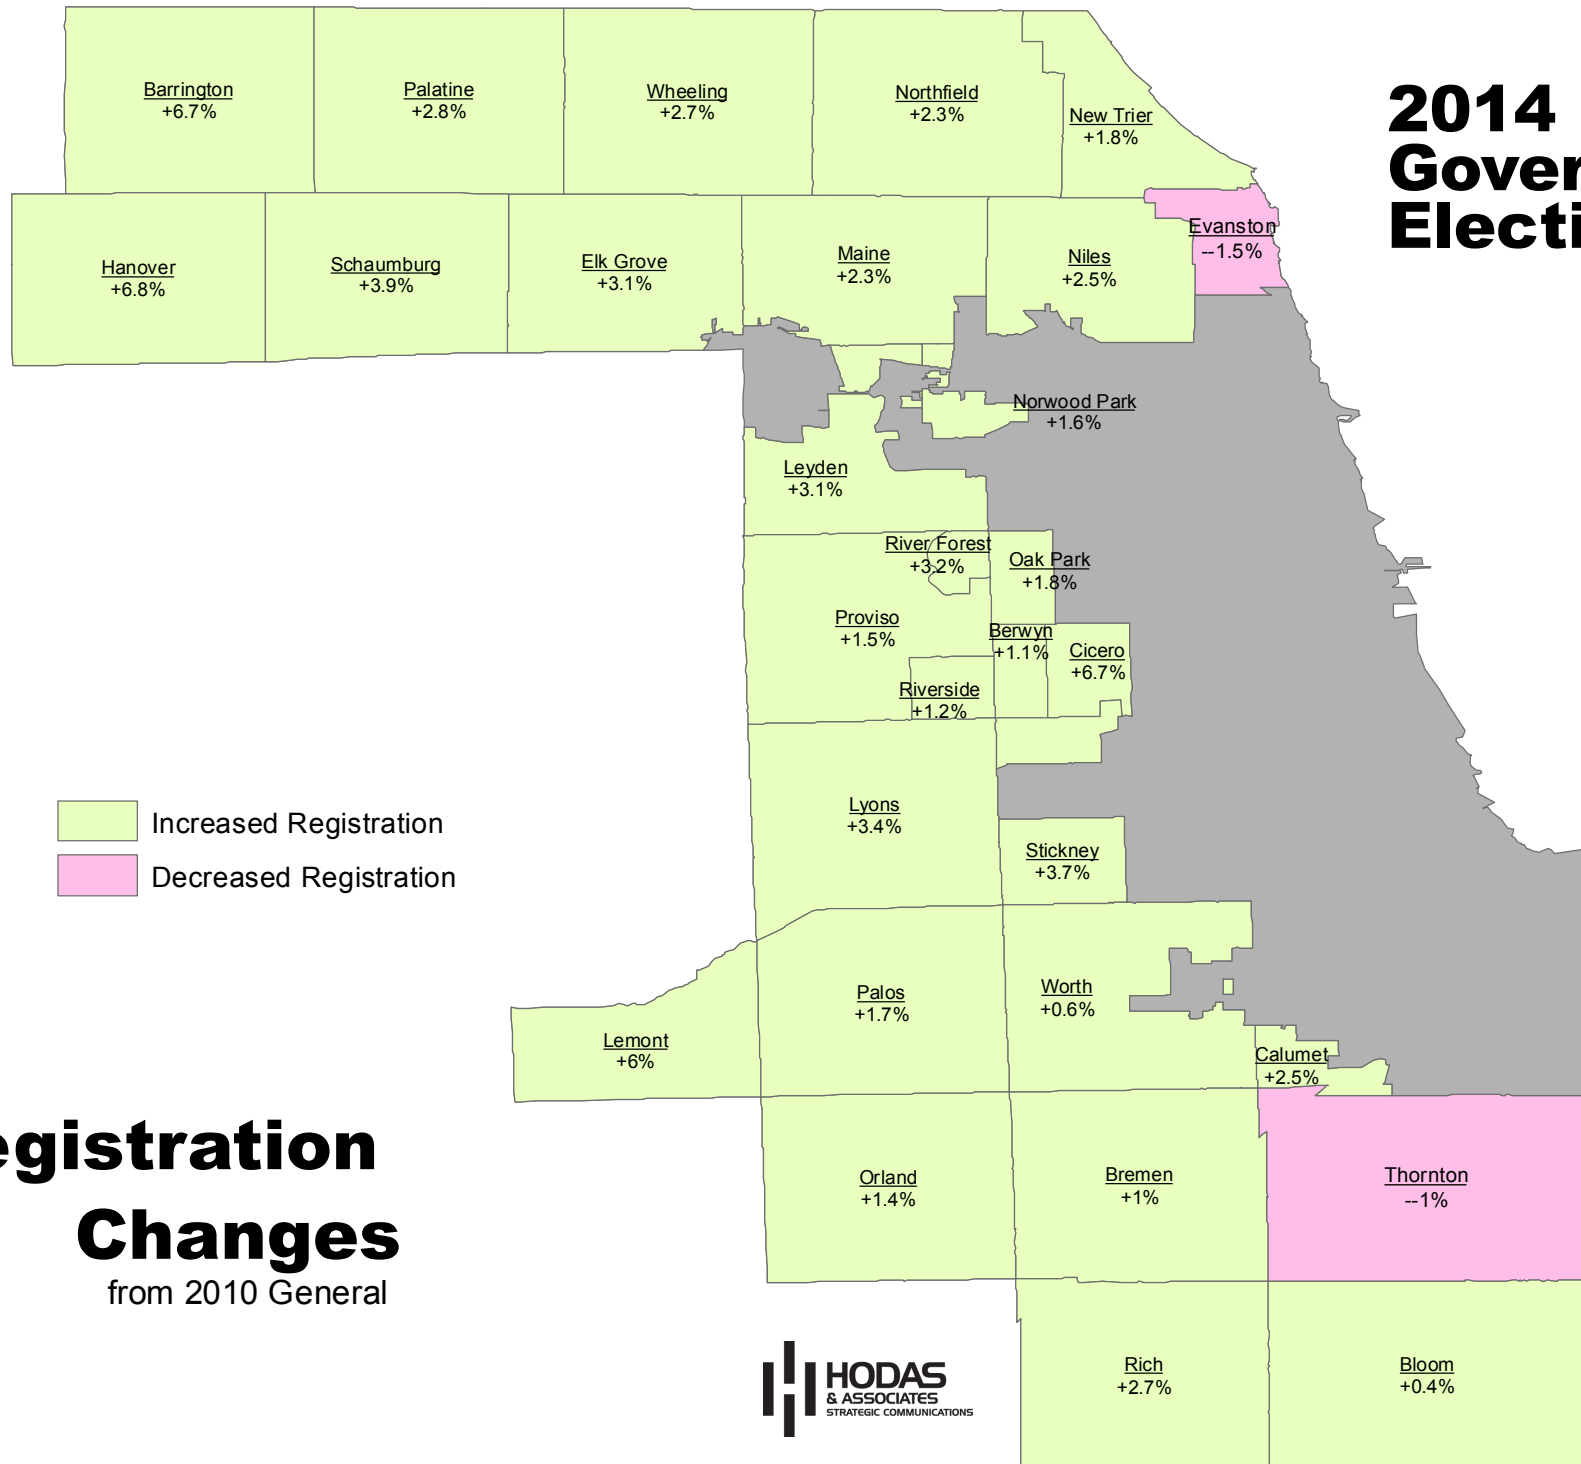

2014 Governor Election

Registration Changes

from 2010 General

- Increased Registration
- Decreased Registration

2014 Governor Election

Registration Changes from 2010 General